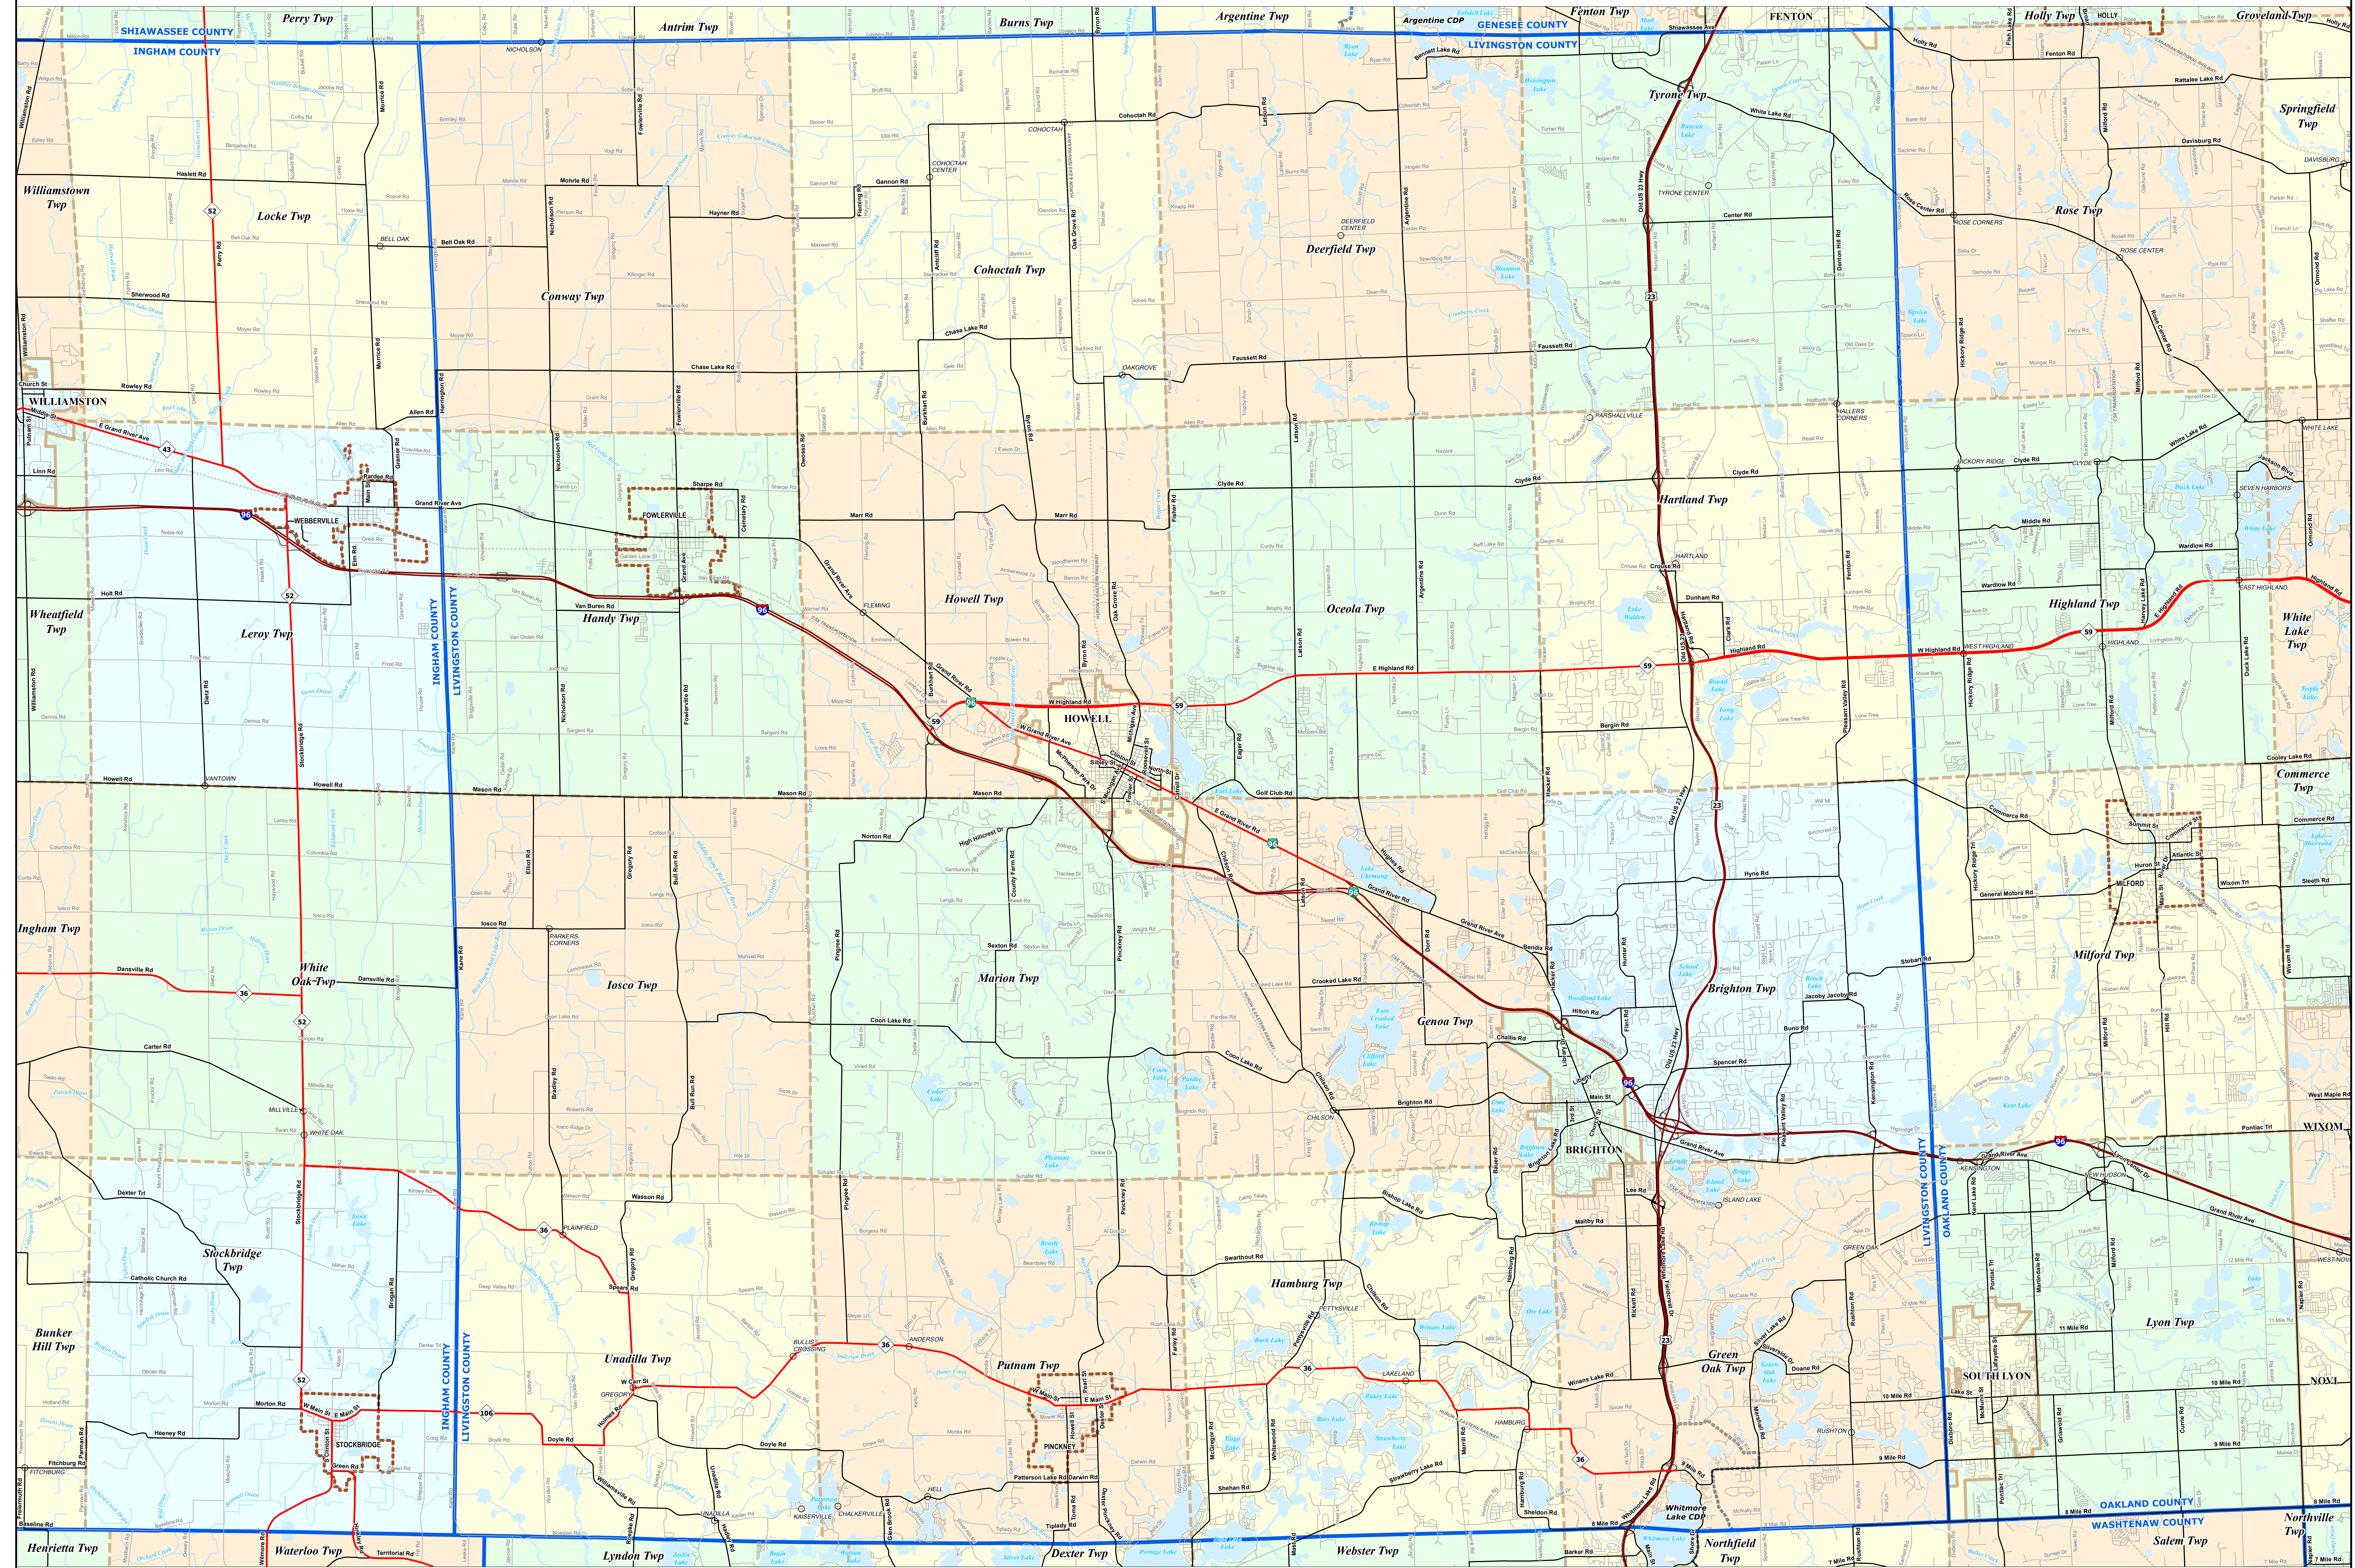

LIVINGSTON COUNTY

0 0.5 1 2 Miles

Legend

City	Unincorporated Place	Freeway	Railroad
Township	County	Highway	Water Feature
Village	State	Primary Road	River, Stream, or Drain
Census Designated Place	Local Road